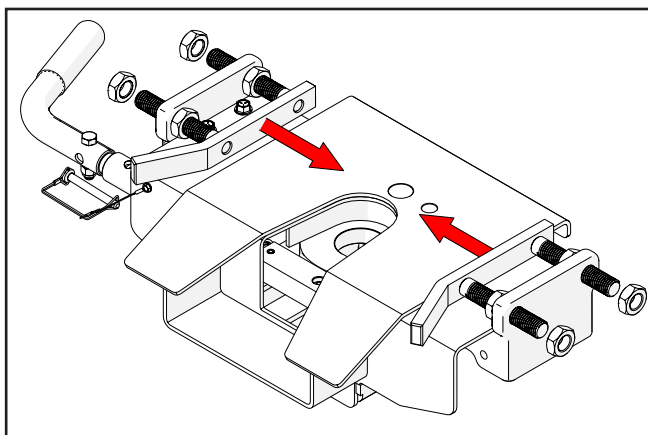

5TH WHEEL CAPTURE PLATES

#6171 Trailair Rota-Flex

ITEM	PART #	DESCRIPTION	QTY
1	03701	NUT .75 JAM	8
2	15821-91	CAPTURE PLATE ASSEMBLY, LEFT	1
3	15822-91	CAPTURE PLATE ASSEMBLY, RIGHT	1

Please order replacement parts by PART NO. and DESCRIPTION

1. Slide existing capture plates toward the center to remove from mount. You may need to tap the capture plates out with a hammer/mallet.
2. Slide the new Rota-Flex capture plates in mounts. You may need to use a hammer/mallet to tap the capture plates into place.