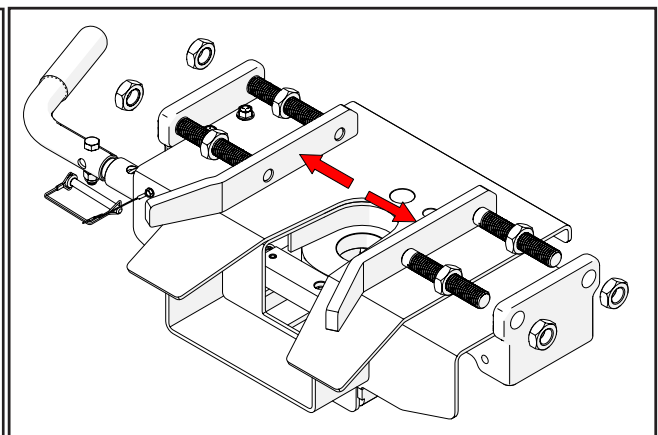

5TH WHEEL CAPTURE PLATES

#6171 Trailair Rota-Flex

ITEM	PART #	DESCRIPTION	QTY
1	03701	NUT .75 JAM	8
2	15821-91	CAPTURE PLATE ASSEMBLY, LEFT	1
3	15822-91	CAPTURE PLATE ASSEMBLY, RIGHT	1

Please order replacement parts by PART NO. and DESCRIPTION

1. Slide existing capture plates toward the center to remove from mount. You may need to tap the capture plates out with a hammer/mallet.
2. Slide the new Rota-Flex capture plates in mounts. You may need to use a hammer/mallet to tap the capture plates into place.