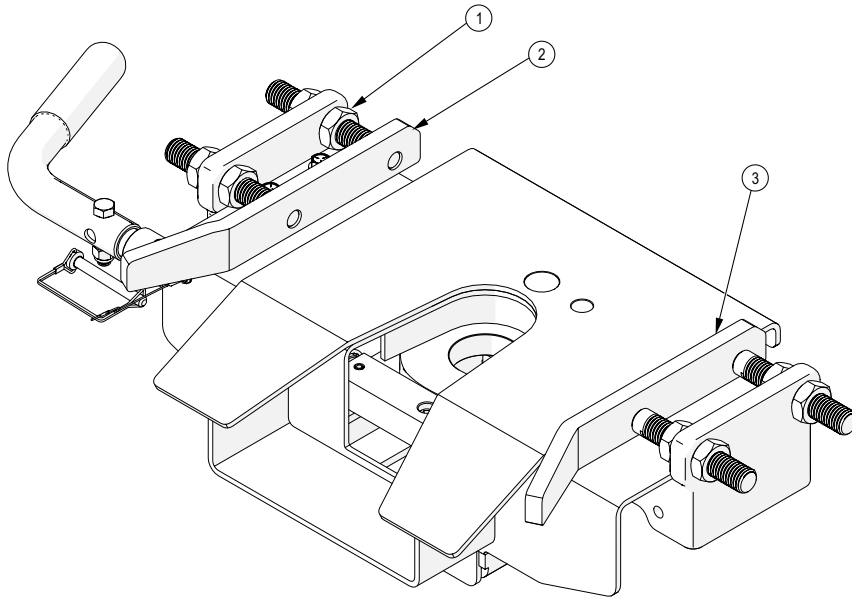

5TH WHEEL CAPTURE PLATES

#6171 Trailair Rota-Flex

ITEM	PART #	DESCRIPTION	QTY
1	03701	NUT .75 JAM	8
2	15821-91	CAPTURE PLATE ASSEMBLY, LEFT	1
3	15822-91	CAPTURE PLATE ASSEMBLY, RIGHT	1

Please order replacement parts by PART NO. and DESCRIPTION

1. Slide existing capture plates toward the center to remove from mount. You may need to tap the capture plates out with a hammer/mallet.
2. Slide the new Rota-Flex capture plates in mounts. You may need to use a hammer/mallet to tap the capture plates into place.